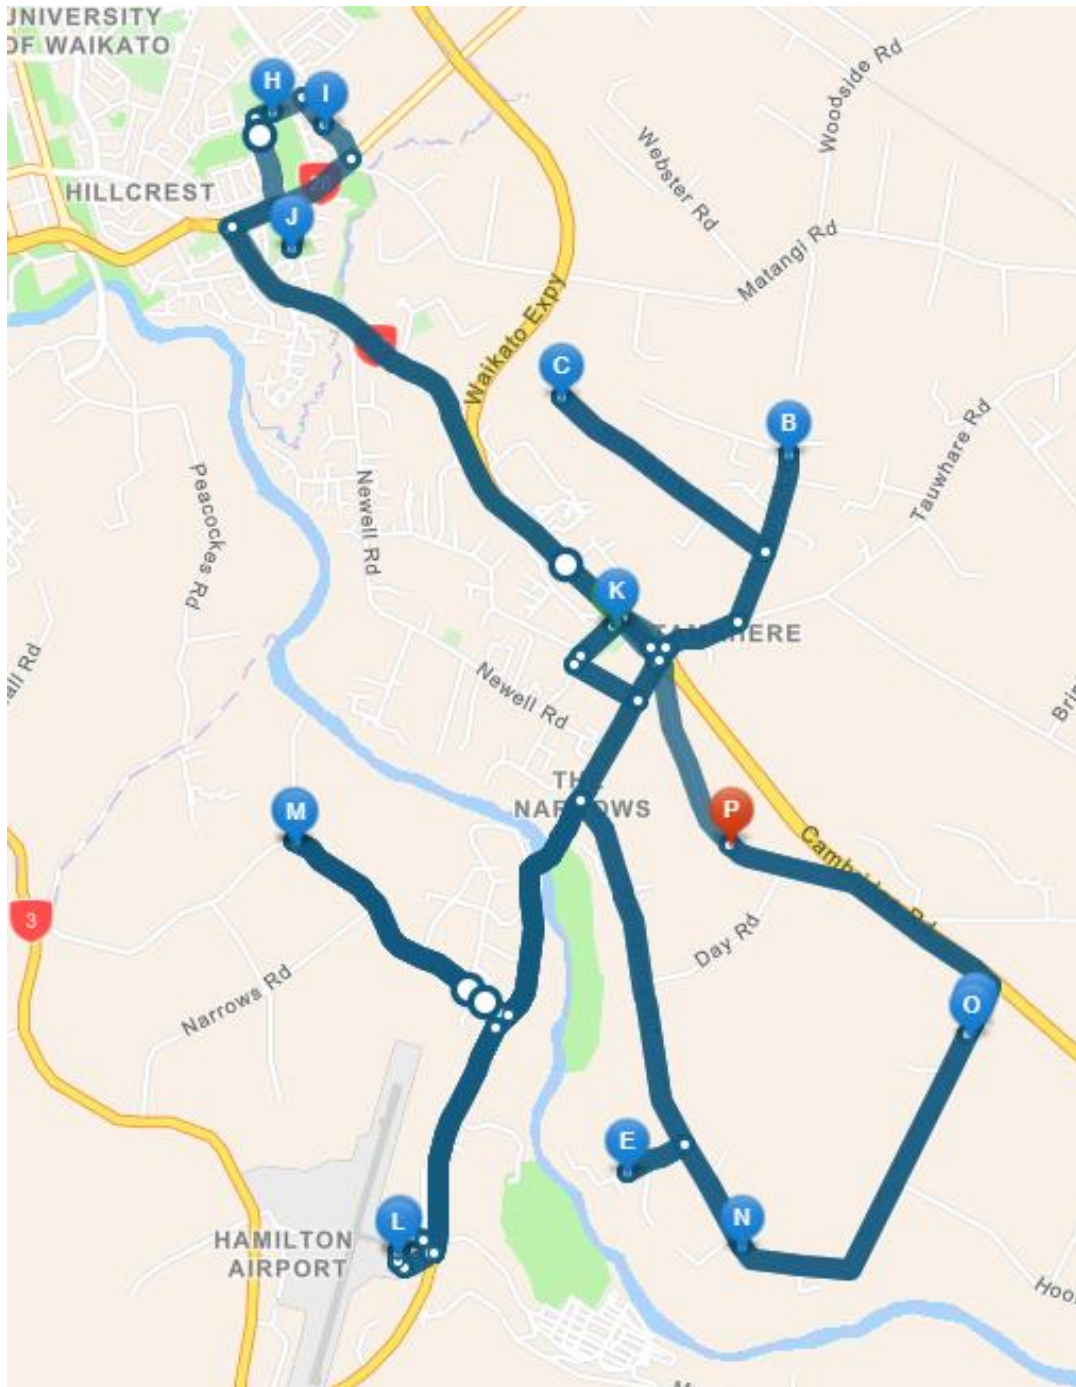

D030518 PM

Route and directions for D030518_PM_ACTIVE

Route Details

- 67.87km

Directions

1.  Start at Tamahere Model Country School, 37 Devine Rd, Tamahere, Hamilton, 3283, NZL
2.  Go southwest on Devine Rd toward Koppens Rd
3.  Continue forward on Devine Ln
4.  Turn left on Wiremu Tamihana Dr
5.  Turn left on Airport Rd (SH 21)
6.  At the roundabout, take the second exit toward Matangi
7.  At the roundabout, take the first exit toward Matangi
8.  Turn left on Woodcock Rd
9.  Turn left on Windmill Rd
10.  Arrive at the intersection of Woodcock Rd and Windmill Rd
11.  Go back on Woodcock Rd
12.  Turn right on Rosebanks Dr
13.  Arrive at 181 Rosebanks Dr, Tamahere, Hamilton, 3283, on the left
14.  Go back southeast on Rosebanks Dr
15.  At the stop sign, turn right on Woodcock Rd
16.  At the stop sign, turn right on Tauwhare Rd
17.  At the roundabout, take the second exit toward Airport / Hamilton
18.  At the roundabout, take the first exit toward Tamahere Drive
19.  Bear right on Pencarrow Rd
20.  Continue southwest on Pencarrow Rd
21.  Turn left on Te Awa Rd
22.  Arrive at the intersection of Te Awa Rd and The Terrace Rd ,
23.  Go back east on Te Awa Rd